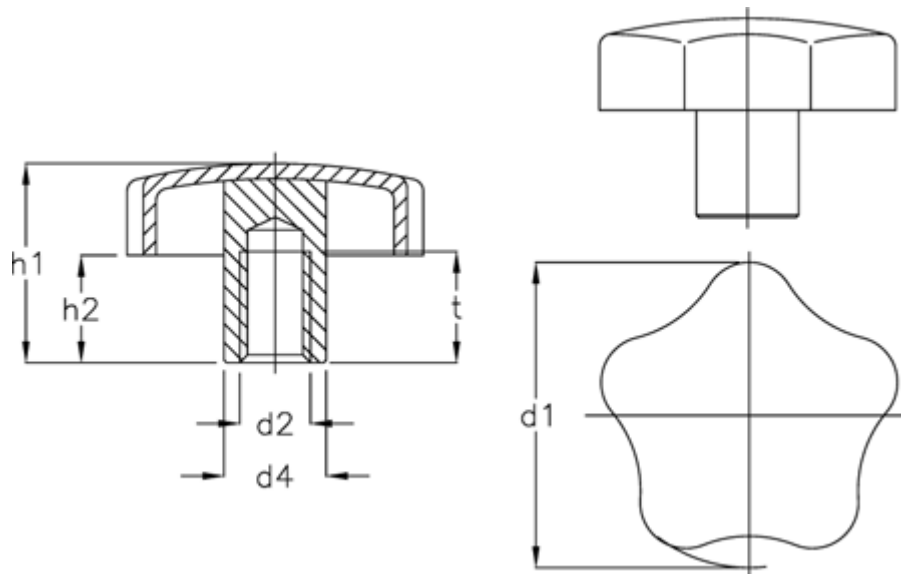

Article number: 20888467

Description: E+G Hand knob GN5334-50-M 10-E

Measures

d1 = 50
d2 = M 10
d4 = 18
H1 = 31
H2 = 17.5
t min = 18